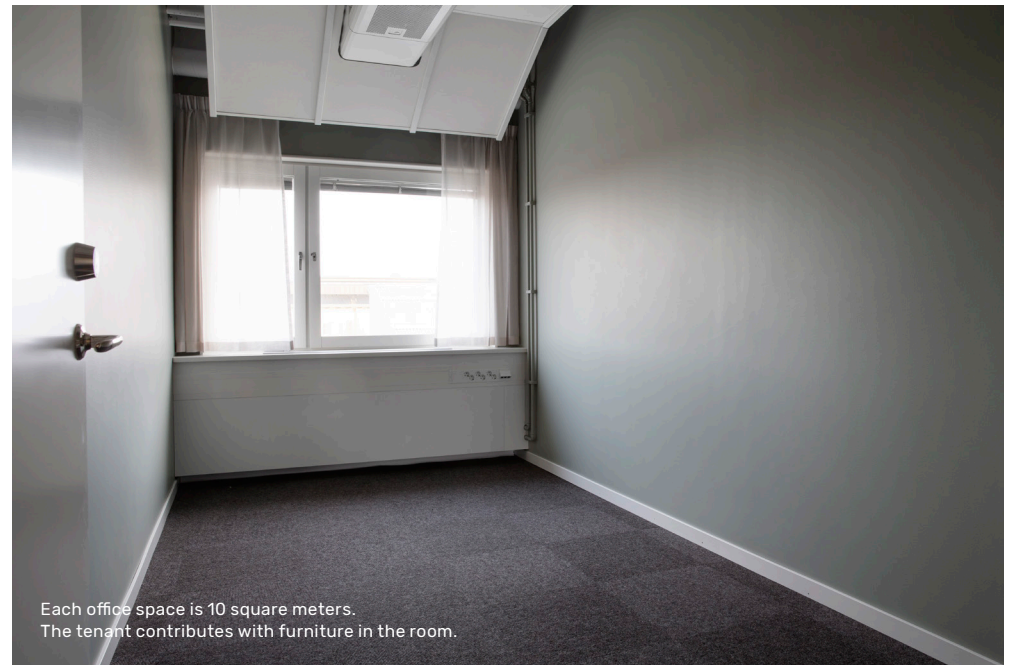

Each office space is 10 square meters. The tenant contributes with furniture in the room.