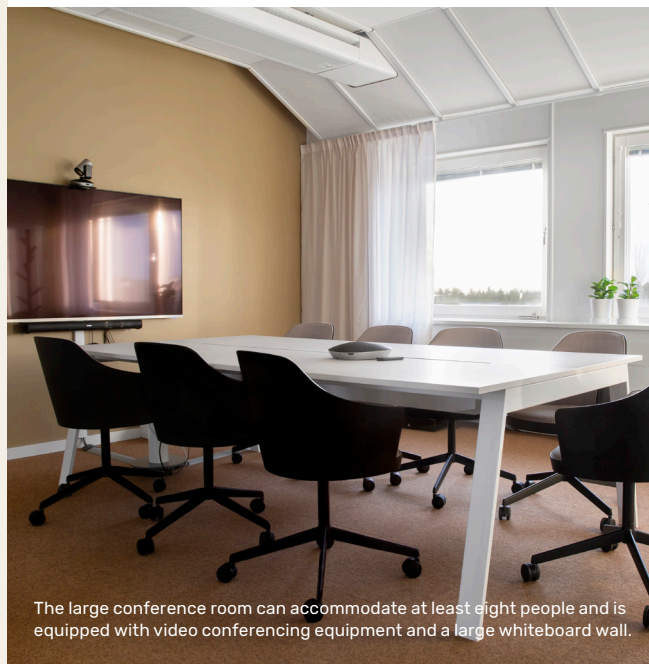

When you rent with us, you get access to:

- lockable own unfurnished office space
- printer and scanner including prints according to normal consumption
- internet connection
- cleaning
- alarmed entrance door with personal tags
- meeting room
- the lounge space within the coworking area and the lunch room outside Umeå Biotech Incubator
- coffee machine
- handicapped accessible bathroom with toilet and shower, and a smaller toilet

The large conference room can accommodate at least eight people and is equipped with video conferencing equipment and a large whiteboard wall.

The small conference room accommodates about four people and is equipped with a whiteboard.

The lounge corner is nice and bright and is perfect for the coffee break. Lunches are eaten in Umeå Biotech Incubator's kitchen for extra networking.

The kitchen is equipped with a modern coffee machine. Coffee is included in the rent.