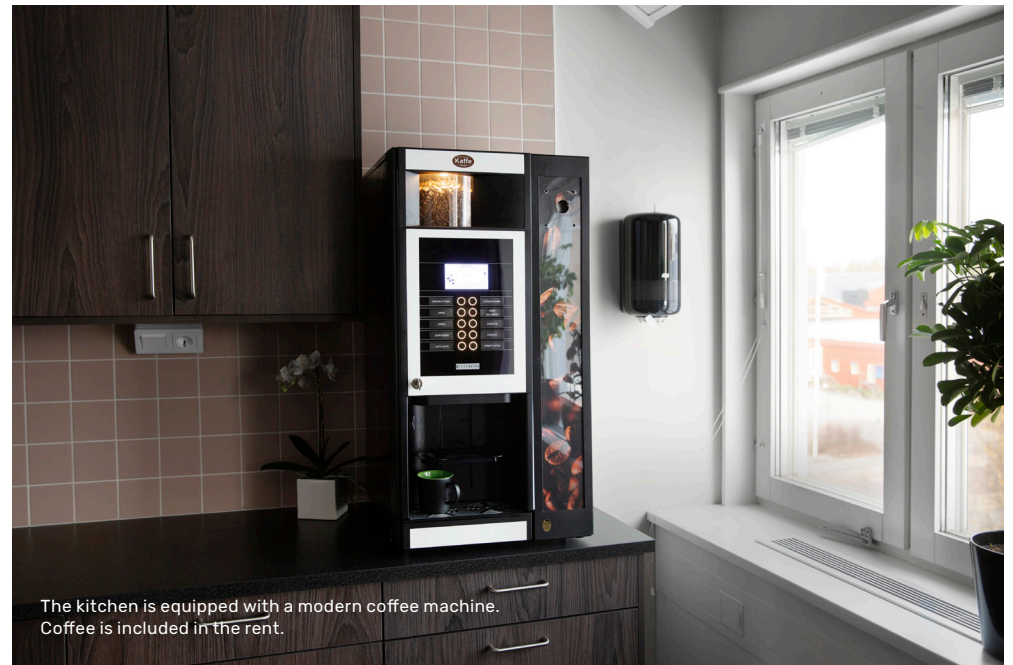

**New exclusive premises for your startup
– newly renovated and well located**

Here you can rent newly renovated premises on Tvistevägen 48. The premises were completed in early 2020 and are strategically located – close to the innovation support system, Iksu, Umeå University, restaurants and bus connections. Here, several other startups rent in different stages of development, which provides great opportunities for exchanges between the tenants. There are a total of 15 rooms in the coworking area and you can choose how many rooms you want to rent.

When you rent with us, you get access to:

- lockable own unfurnished office space
- printer and scanner including prints according to normal consumption
- internet connection
- cleaning
- alarmed entrance door with personal tags
- meeting room
- the lounge space within the coworking area and the lunch room outside Umeå Biotech Incubator
- coffee machine
- handicapped accessible bathroom with toilet and shower, and a smaller toilet

The lounge corner is nice and bright and is perfect for the coffee break. Lunches are eaten in Umeå Biotech Incubator's kitchen for extra networking.

The kitchen is equipped with a modern coffee machine. Coffee is included in the rent.