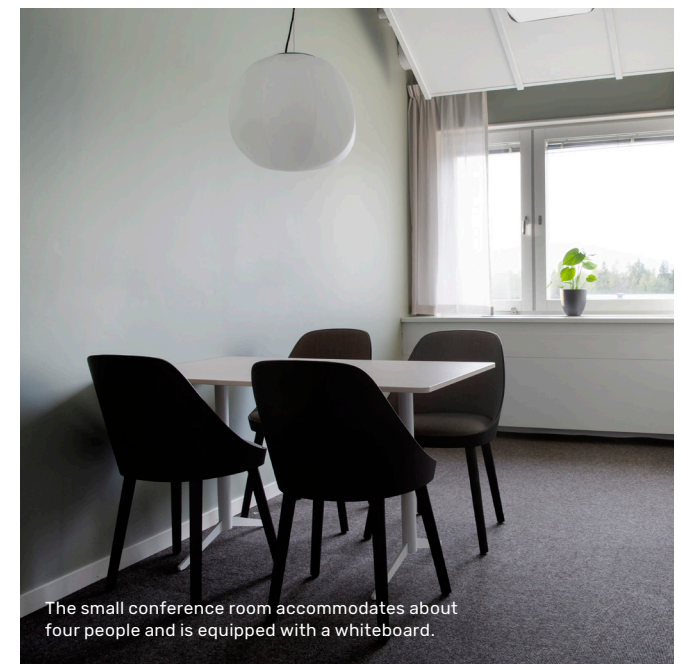

**New exclusive premises for your startup
– newly renovated and well located**

Here you can rent newly renovated premises on Tvistevägen 48. The premises were completed in early 2020 and are strategically located – close to the innovation support system, Iksu, Umeå University, restaurants and bus connections. Here, several other startups rent in different stages of development, which provides great opportunities for exchanges between the tenants. There are a total of 15 rooms in the coworking area and you can choose how many rooms you want to rent.

The large conference room can accommodate at least eight people and is equipped with video conferencing equipment and a large whiteboard wall.

The small conference room accommodates about four people and is equipped with a whiteboard.