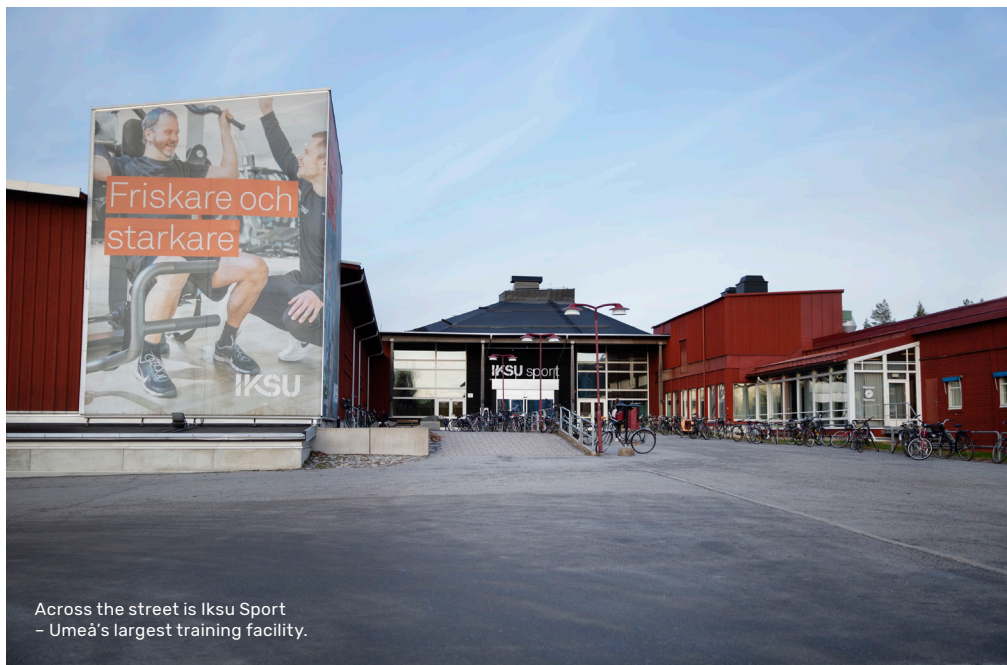

**New exclusive premises for your startup
– newly renovated and well located**

Here you can rent newly renovated premises on Tvistevägen 48. The premises were completed in early 2020 and are strategically located – close to the innovation support system, Iksu, Umeå University, restaurants and bus connections. Here, several other startups rent in different stages of development, which provides great opportunities for exchanges between the tenants. There are a total of 15 rooms in the coworking area and you can choose how many rooms you want to rent.

There are several startups in the coworking area, which creates useful exchanges and collaborations.

Each office space is 10 square meters. The tenant contributes with furniture in the room.

Across the street is Iksu Sport
– Umeå's largest training facility.