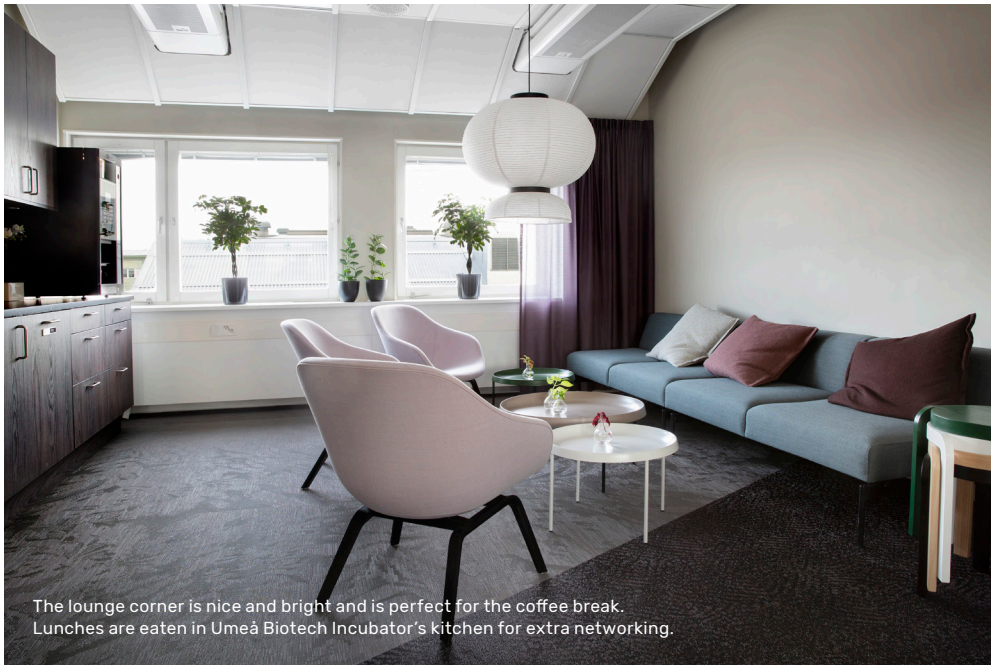

**New exclusive premises for your startup
– newly renovated and well located**

Here you can rent newly renovated premises on Tvistevägen 48. The premises were completed in early 2020 and are strategically located – close to the innovation support system, Iksu, Umeå University, restaurants and bus connections. Here, several other startups rent in different stages of development, which provides great opportunities for exchanges between the tenants. There are a total of 15 rooms in the coworking area and you can choose how many rooms you want to rent.

When you rent with us, you get access to:

- lockable own unfurnished office space
- printer and scanner including prints according to normal consumption
- internet connection
- cleaning
- alarmed entrance door with personal tags
- meeting room
- the lounge space within the coworking area and the lunch room outside Umeå Biotech Incubator
- coffee machine
- handicapped accessible bathroom with toilet and shower, and a smaller toilet

The large conference room can accommodate at least eight people and is equipped with video conferencing equipment and a large whiteboard wall.

The small conference room accommodates about four people and is equipped with a whiteboard.

The lounge corner is nice and bright and is perfect for the coffee break. Lunches are eaten in Umeå Biotech Incubator's kitchen for extra networking.

The kitchen is equipped with a modern coffee machine. Coffee is included in the rent.